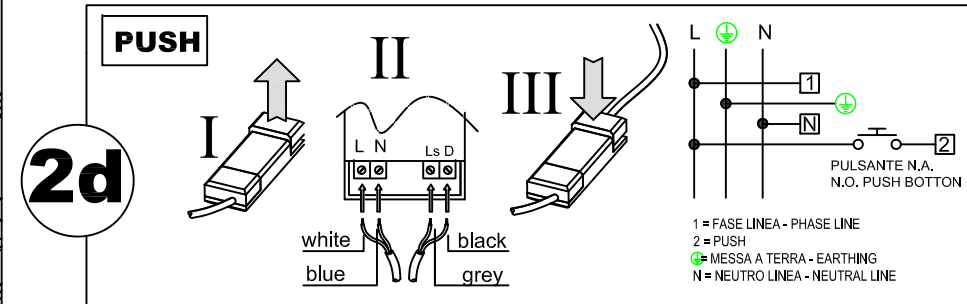

W	SEC	1	2	3	4
15	350mA	-	-	-	-
16	375mA	-	-	-	ON
17	400mA	-	-	ON	-
18	425mA	-	-	ON	ON
19	450mA	-	ON	ON	ON
21	475mA	-	ON	-	ON
22	500mA	-	ON	ON	-
23	525mA	-	ON	ON	ON
24	550mA	ON	-	-	-
25	575mA	ON	-	-	ON
26	600mA	ON	-	ON	-
27	625mA	ON	-	ON	ON
28	650mA	ON	ON	-	-
29	675mA	ON	ON	-	ON
30	700mA	ON	ON	ON	-
32	725mA	ON	ON	ON	ON

VARIO LUMEN

- ITALI 295x595 $\varnothing = 300 \times 600$
- ITALI 595x595 $\varnothing = 600 \times 600$
- ITALI 295x1195 $\varnothing = 300 \times 1200$
- ITALI 595x1195 $\varnothing = 600 \times 1200$

- Solo per ITALI' IP65
- Only for ITALI' IP65
- Uniquement pour ITALI' IP65
- Sólo para ITALI' IP65