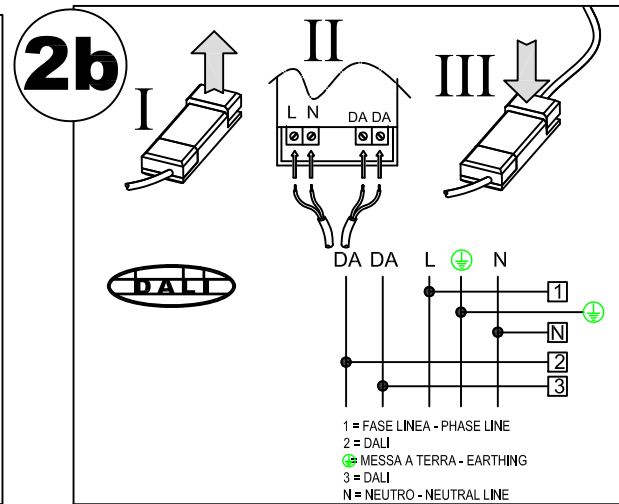

GRUPPO RAINA®

IDEALLUX SRL

Sede Legale / Registered Office: Corso Novara, 121 - 27029 Vigevano (PV)

Sede Operativa / Headquarters: Via Casalinghino, 11 - 27024 Cilavegna (PV)

Tel. +39 0381 969814 Fax +39 0381 669709

www.grupporaina.it - grupporaina@ideallux.it - ideallux@pec.it

ITALI'
ITALI' IP65*

W	SEC	1	2	3	4
15	350mA	-	-	-	-
16	375mA	-	-	-	ON
17	400mA	-	-	ON	-
18	425mA	-	-	ON	ON
19	450mA	-	ON	ON	ON
21	475mA	-	ON	-	ON
22	500mA	-	ON	ON	-
23	525mA	-	ON	ON	ON
24	550mA	ON	-	-	-
25	575mA	ON	-	-	ON
26	600mA	ON	-	ON	-
27	625mA	ON	-	ON	ON
28	650mA	ON	ON	-	-
29	675mA	ON	ON	-	ON
30	700mA	ON	ON	ON	-
32	725mA	ON	ON	ON	ON