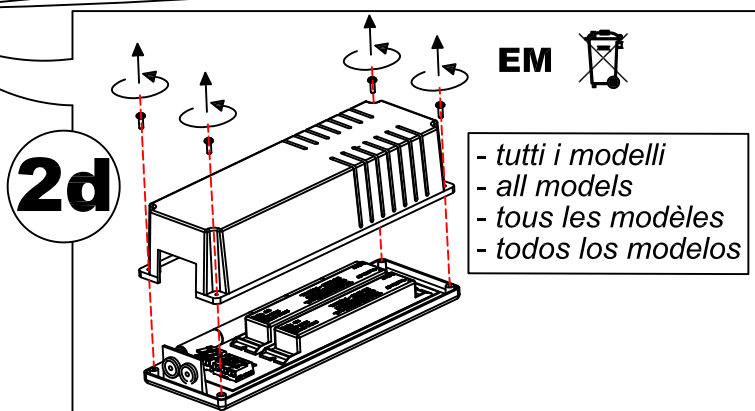

www.grupporaina.it - grupporaina@ideallux.it - ideallux@pec.it

ITALI'
ITALI' DUO
ITALI' IP65*

2c

VARIO LUMEN

W	SEC	1	2	3	4
15	350mA	-	-	-	-
16	375mA	-	-	-	ON
17	400mA	-	-	ON	-
18	425mA	-	-	ON	ON
19	450mA	-	ON	ON	ON
21	475mA	-	ON	-	ON
22	500mA	-	ON	ON	-
23	525mA	-	ON	ON	ON
24	550mA	ON	-	-	-
25	575mA	ON	-	-	ON
26	600mA	ON	-	ON	-
27	625mA	ON	-	ON	ON
28	650mA	ON	ON	-	-
29	675mA	ON	ON	-	ON
30	700mA	ON	ON	ON	-
32	725mA	ON	ON	ON	ON