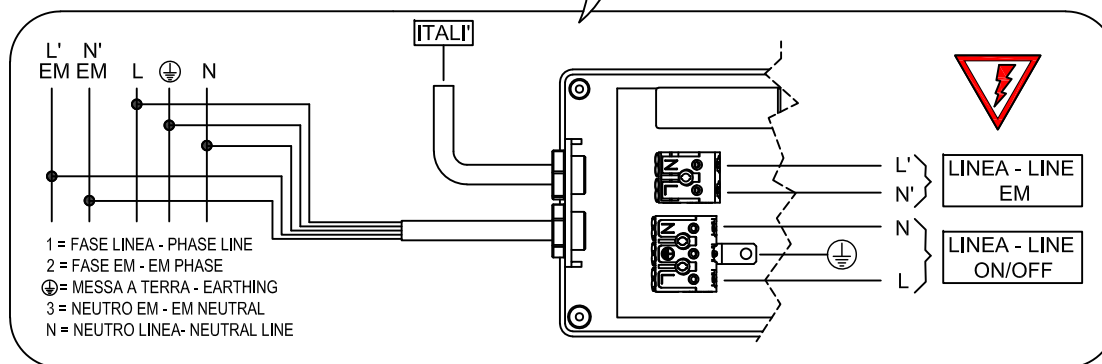

www.grupporaina.it - grupporaina@ideallux.it - ideallux@pec.it

ITALI'
ITALI' DUO
ITALI' IP65*

2c

VARIO LUMEN

W	SEC	1	2	3	4
15	350mA	-	-	-	-
16	375mA	-	-	-	ON
17	400mA	-	-	ON	-
18	425mA	-	-	ON	ON
19	450mA	-	ON	ON	ON
21	475mA	-	ON	-	ON
22	500mA	-	ON	ON	-
23	525mA	-	ON	ON	ON
24	550mA	ON	-	-	-
25	575mA	ON	-	-	ON
26	600mA	ON	-	ON	-
27	625mA	ON	-	ON	ON
28	650mA	ON	ON	-	-
29	675mA	ON	ON	-	ON
30	700mA	ON	ON	ON	-
32	725mA	ON	ON	ON	ON