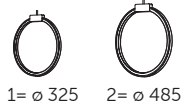

## ZERO BEAM ANGLE | DIMENSIONS

Size	X [mm]	Y [mm]	J [mm]	Z [mm]	K [mm]	W [mm]	Kg
01	300	300	200	2100	1900	*	15,0

\* W [mm]:

Min and Max room temperature: -20°+45° C.