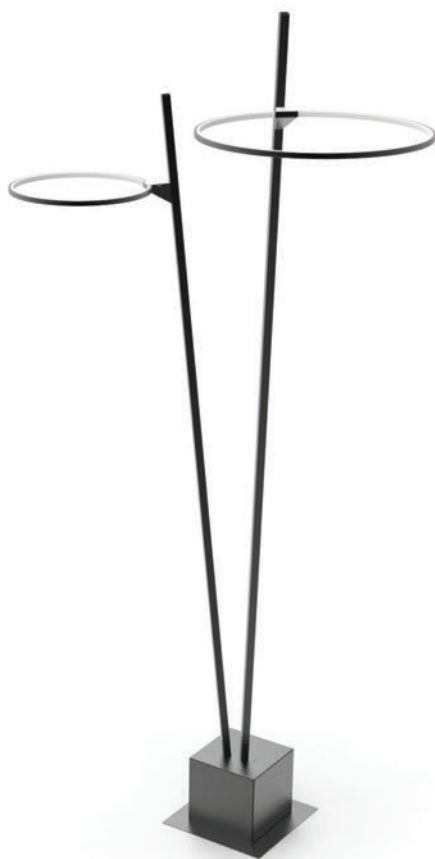

Zero

Floor decorative lighting