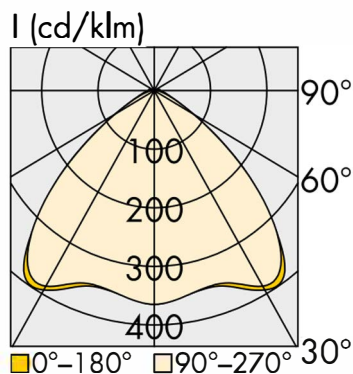

Lenticular high efficient PMMA optics efficiency 92%

LED light source 176lm/W at Tp. 25°

Direct light emission.

Built-in electronic driver ON/OFF

On request: dimmable DALI (code DL)

FOTOMETRIE | PHOTOMETRIES